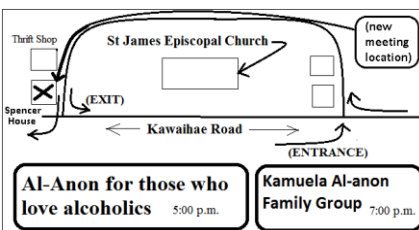

Helpful Contact Information
Hawaii Area Al Anon Website
al-anonhawaii.org

24 Hour Meeting Schedules
Big Island 935-0971
Oahu 593-3977
Maui 242-0296
Kauai 246-1116

Al Anon World Service Office
www.al-anon.alateen.org
or email: wso@al-anon.org
West Hawaii District 7 Business Meetings are held the 2nd Monday of each month at 5:00 PM at West Hawaii Community Health Center 75-5751 Kuakini Highway #101-A, Kailua-Kona (see "West Hawaii District Business meeting" map).