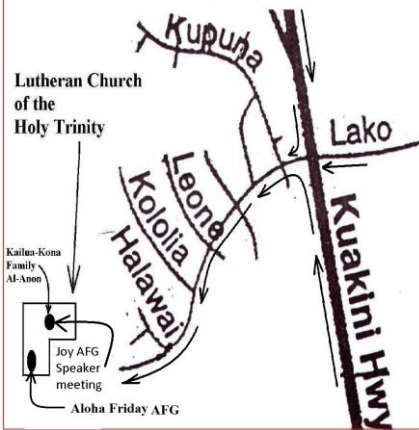

Kailua-Kona AFG	Aloha Friday AFG
Joy AFG Speaker meeting 12:30 p.m.	7:00 p.m.

Lutheran Church of the Holy Trinity

Kailua-Kona Family Al-Anon
Joy AFG Speaker meeting
Aloha Friday AFG