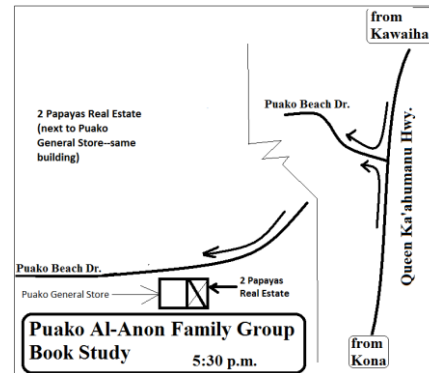

Tuesday Night Book Study

1st Tuesday of each month:
7:30 to 8:30 p.m.
2nd to last Tuesday of each month:
7:00 to 8:00 p.m.