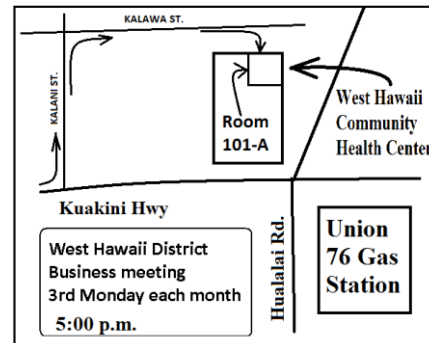

Helpful Contact Information
Hawaii Area Al Anon Website
al-anonhawaii.org

24 Hour Meeting Schedules
Big Island 935-0971
Oahu 593-3977
Maui 242-0296
Kauai 246-1116

Al Anon World Service Office
www.al-anon.alateen.org
or email: wso@al-anon.org
West Hawaii District 7 Business Meetings are held the 2nd Monday of each month at 5:00 PM at West Hawaii Community Health Center 75-5751 Kuakini Highway #101-A, Kailua-Kona (see "West Hawaii District Business meeting" map).