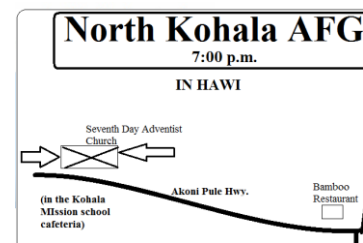

Helpful Contact Information
Hawaii Area Al Anon Website
al-anonhawaii.org

24 Hour Meeting Schedules
Big Island 935-0971
Oahu 593-3977
Maui 242-0296
Kauai 246-1116

Al Anon World Service Office
www.al-anon.alateen.org
or email: wso@al-anon.org
West Hawaii District 7 Business Meetings are held the 2nd Monday of each month at 5:00 PM at West Hawaii Community Health Center 75-5751 Kuakini Highway #101-A, Kailua-Kona (see "West Hawaii District Business meeting" map).