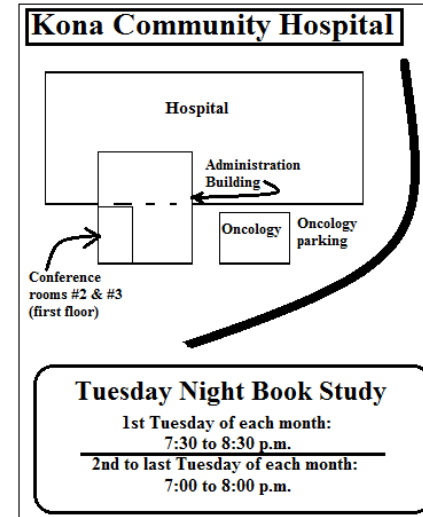

Tuesday Night Book Study

1st Tuesday of each month:
7:30 to 8:30 p.m.
2nd to last Tuesday of each month:
7:00 to 8:00 p.m.