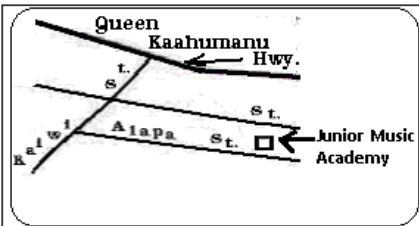

Friday Night Beginner's Meeting

DAY: Fridays
TIME: 7:00 to 8:00 PM
PLACE: Junior Music Academy
74-5605 Alapa Street, Suite 105
CONTACT:
935-0971 (for contact info)

Aloha Friday AFG

DAY: Fridays
TIME: 7:00 to 8:00 PM
PLACE: Lutheran Church of the Holy
Trinity, 77-165 Lako St.
CONTACT: 935-0971 (for contact info)

DISTRICT SPEAKER MEETING

Day: The 3rd Saturday of each month
Place: Junior Music Academy 6:00 p.m.
74-5605 Alapa St., Suite 105

Kona Recovery Group
Thursdays 7:00 p.m.

District Speaker meeting
3rd Saturday of each month 6:00 p.m.