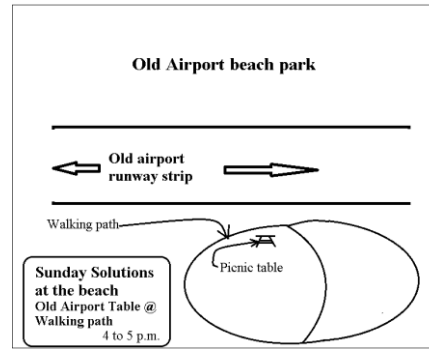

Sunday Solutions at the beach
Old Airport Table @ Walking path
4 to 5 p.m.