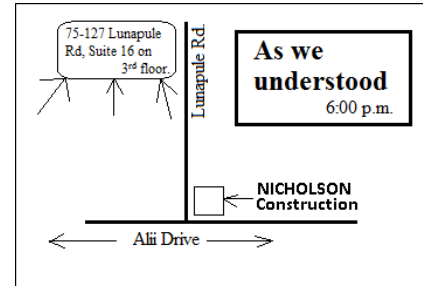

As we understood
6:00 p.m.