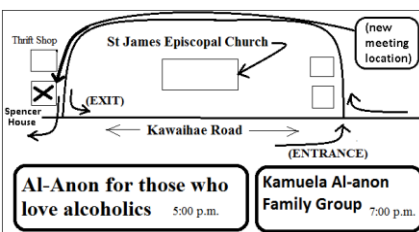

Kailua-Kona AFG	Aloha Friday AFG
Joy AFG Speaker meeting 12:30 p.m.	AFG 7:00 p.m.