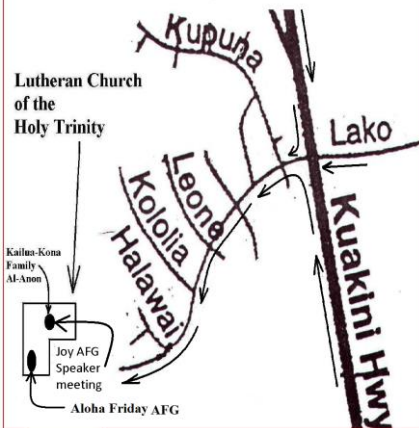

Kailua-Kona AFG	Aloha Friday AFG
Joy AFG Speaker meeting 12:30 p.m.	AFG 7:00 p.m.