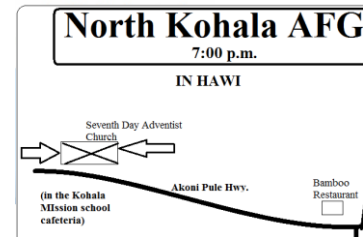

Kailua-Kona AFG	Aloha Friday AFG
Joy AFG Speaker meeting 12:30 p.m.	AFG 7:00 p.m.