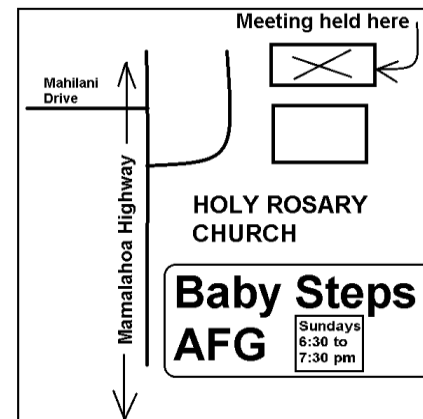

Kailua-Kona AFG	Aloha Friday AFG
Joy AFG Speaker meeting 12:30 p.m.	AFG 7:00 p.m.