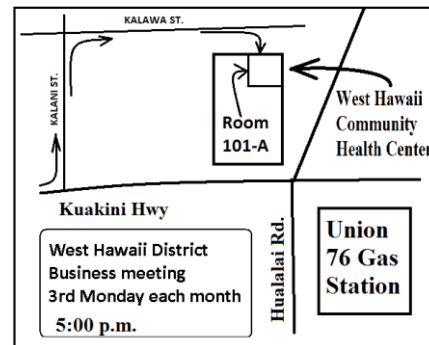

Kailua-Kona AFG	Aloha Friday AFG
Joy AFG Speaker meeting 12:30 p.m.	AFG 7:00 p.m.