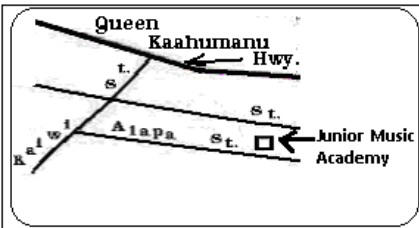

DAY: Thursday
TIME: 12:30 to 1:45 PM
PLACE: Lutheran Church of the Holy
Trinity, 77-165 Lako St.
CONTACT: 935-0971 (for contact info)

Kona Recovery Group

DAY: Thursdays
TIME: 7:00 to 8:00 PM
PLACE: Junior Music Academy
74-5605 Alapa Street, Suite 105
CONTACT: 935-0971 (for contact info)

Friday Night Beginner's Meeting

DAY: Fridays
TIME: 7:00 to 8:00 PM
PLACE: Junior Music Academy
74-5605 Alapa Street, Suite 105
CONTACT: 935-0971 (for contact info)

Aloha Friday AFG

DAY: Fridays
TIME: 7:00 to 8:00 PM
PLACE: Lutheran Church of the Holy
Trinity, 77-165 Lako St.
CONTACT: 935-0971 (for contact info)

DISTRICT SPEAKER MEETING

Day: The 3rd Saturday of each month
Place: Junior Music Academy 6:00 p.m.
74-5605 Alapa St., Suite 105

Kona Recovery Group
Thursdays 7:00 p.m.

District Speaker meeting
3rd Saturday of each month 6:00 p.m.