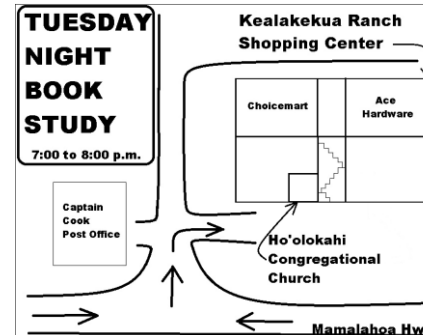

Kailua-Kona AFG	Aloha Friday AFG
Joy AFG Speaker meeting 12:30 p.m.	AFG 7:00 p.m.