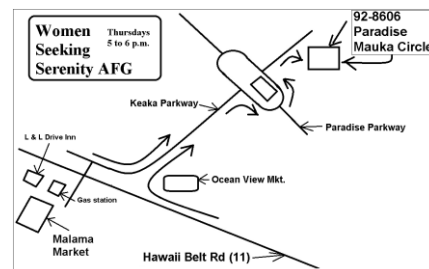

Kailua-Kona AFG	Aloha Friday AFG
Joy AFG Speaker meeting 12:30 p.m.	AFG 7:00 p.m.