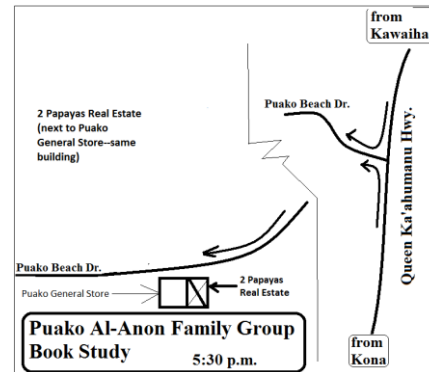

Kailua-Kona AFG	Aloha Friday AFG
Joy AFG Speaker meeting 12:30 p.m.	AFG 7:00 p.m.